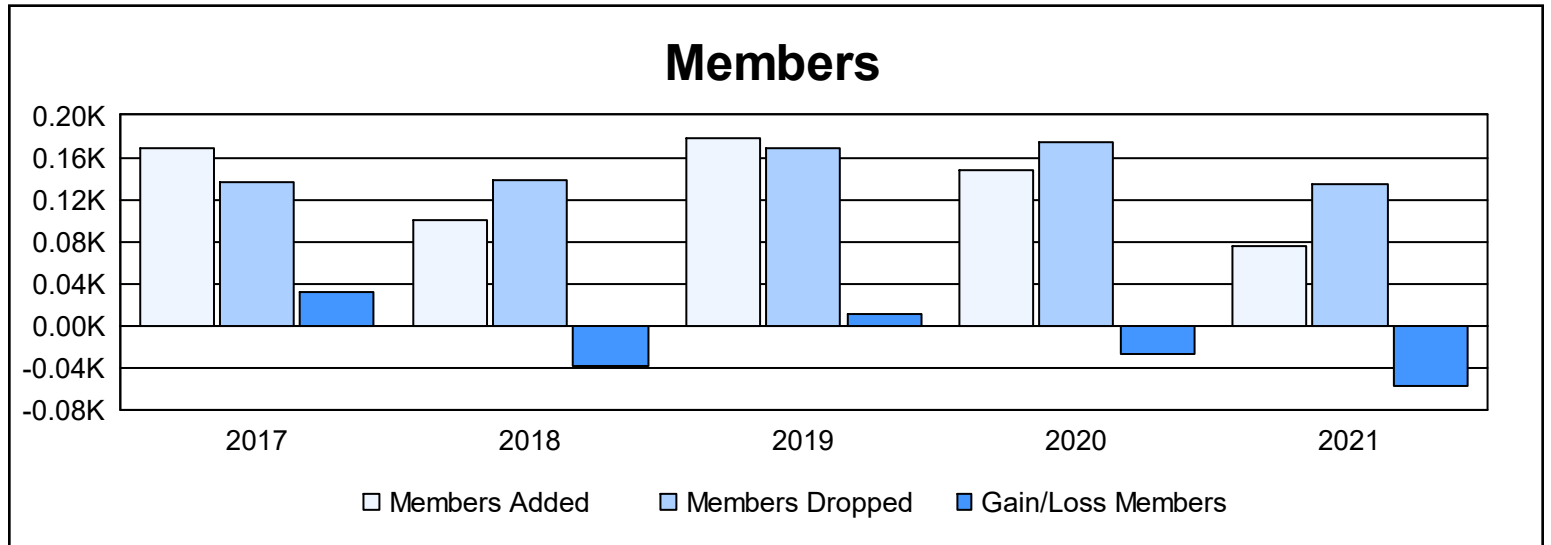

Year	New Clubs	Dropped Clubs	Gain/ Loss Clubs	New Members	Charter Members	Reinstate Members	Transfer Members	Total Member Added	Total Members Dropped	Gain/ Loss Members
2016-2017	1	0	1	130	21	5	12	168	136	32
2017-2018	0	0	0	84	0	5	12	101	139	-38
2018-2019	2	1	1	109	44	6	20	179	169	10
2019-2020	1	1	0	84	22	2	39	147	175	-28
2020-2021	0	0	0	67	0	6	3	76	134	-58
<b>Average</b>	<b>1</b>	<b>0</b>	<b>0</b>	<b>95</b>	<b>17</b>	<b>5</b>	<b>17</b>	<b>134</b>	<b>151</b>	<b>-16</b>

### Membership Composition June 2021 Cumulative