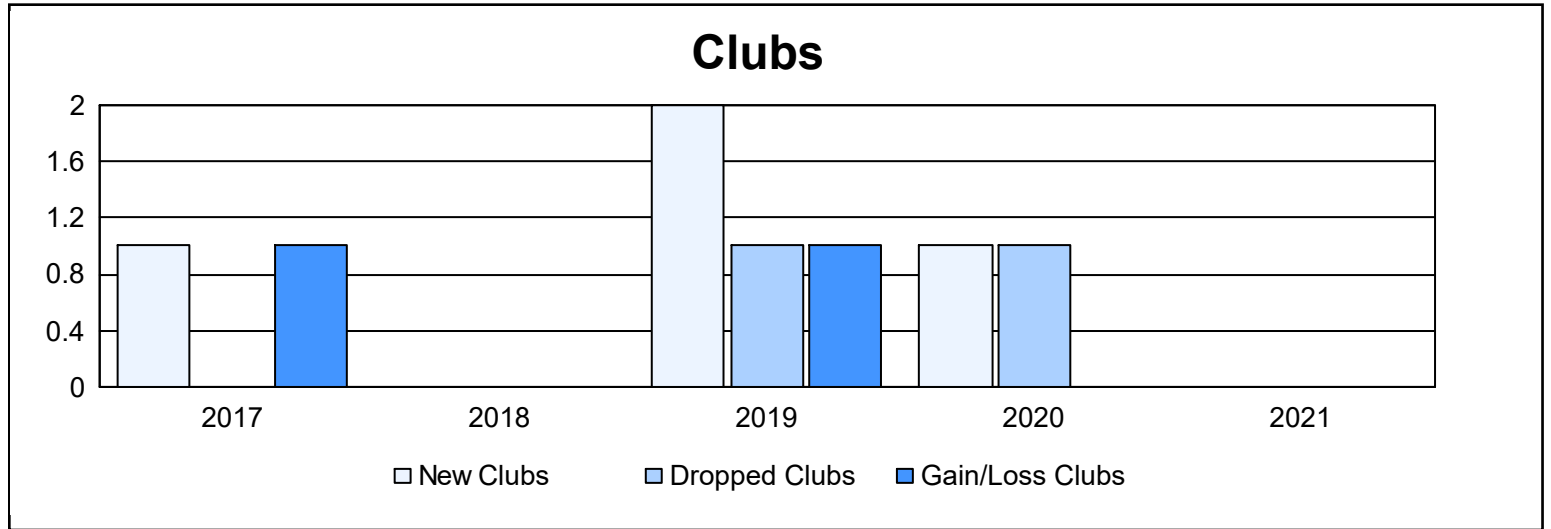

Year	New Clubs	Dropped Clubs	Gain/ Loss Clubs	New Members	Charter Members	Reinstate Members	Transfer Members	Total Member Added	Total Members Dropped	Gain/ Loss Members
2016-2017	1	0	1	130	21	5	12	168	136	32
2017-2018	0	0	0	84	0	5	12	101	139	-38
2018-2019	2	1	1	109	44	6	20	179	169	10
2019-2020	1	1	0	84	22	2	39	147	175	-28
2020-2021	0	0	0	67	0	6	3	76	134	-58
<b>Average</b>	<b>1</b>	<b>0</b>	<b>0</b>	<b>95</b>	<b>17</b>	<b>5</b>	<b>17</b>	<b>134</b>	<b>151</b>	<b>-16</b>

### Membership Composition June 2021 Cumulative