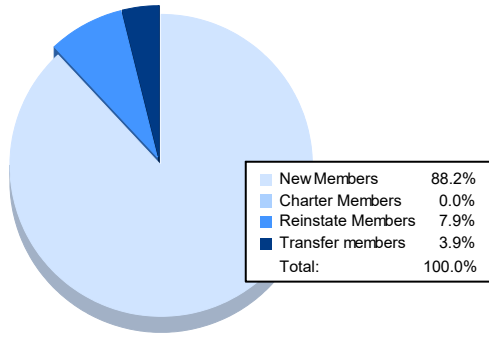

Year	New Clubs	Dropped Clubs	Gain/ Loss Clubs	New Members	Charter Members	Reinstate Members	Transfer Members	Total Member Added	Total Members Dropped	Gain/ Loss Members
2016-2017	1	0	1	130	21	5	12	168	136	32
2017-2018	0	0	0	84	0	5	12	101	139	-38
2018-2019	2	1	1	109	44	6	20	179	169	10
2019-2020	1	1	0	84	22	2	39	147	175	-28
2020-2021	0	0	0	67	0	6	3	76	134	-58
<b>Average</b>	<b>1</b>	<b>0</b>	<b>0</b>	<b>95</b>	<b>17</b>	<b>5</b>	<b>17</b>	<b>134</b>	<b>151</b>	<b>-16</b>

### Membership Composition June 2021 Cumulative